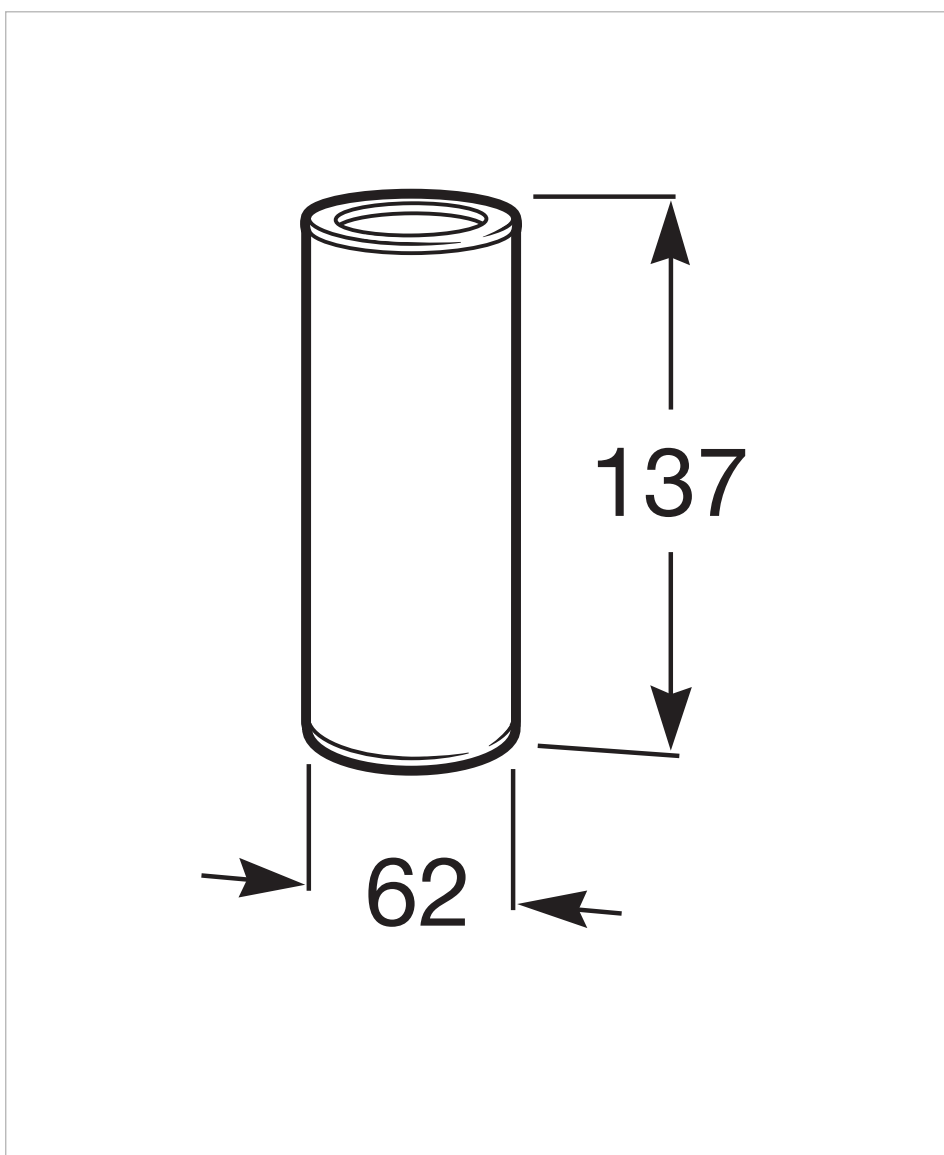

Over countertop glass

Finish: Polished
Installation type: Countertop
Material: Metal
Recommended for public spaces

Dimensions

Length: 62 mm.
Width: 62 mm.
Height: 137 mm.

Technical drawings

This collection is a design proposal that blends into the bathroom space, where a great deal of thought has been given to the principles of saving, sustainability and integration in the technological conception of each item.