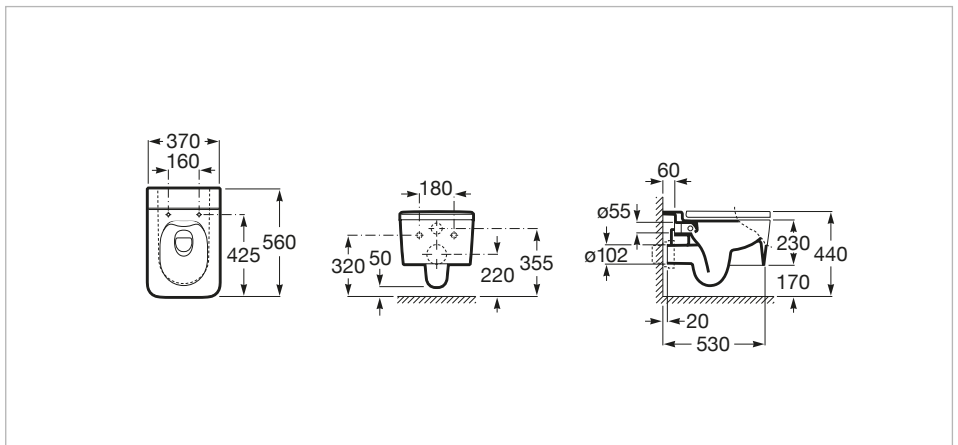

Inspira

SQUARE - Vitreous china Rimless wall-hung WC with horizontal outlet

Fixing kit: Included
Flushing system: Washdown
Installation type: Wall-hung
Outlet type: Horizontal
Rimless
Shape: Square

Colours and finishes

How to obtain the reference number
Replace the “..” with the desired finish code from the list below

- 00 White
- 62 Matt White

Dimensions

Length: 370 mm.
Width: 560 mm.
Height: 440 mm.

Compatible with

801532..B SQUARE - Soft-closing
SUPRALIT® seat and cover for toilet

Three shapes, multiple combinations, ample possibilities. This vitreous china and furniture collection, with 3 design lines -Round (round), Soft (with soft angles) and Square (square)-, which can be perfectly combined, will bring life to bathroom spaces in any style.

Technical drawings